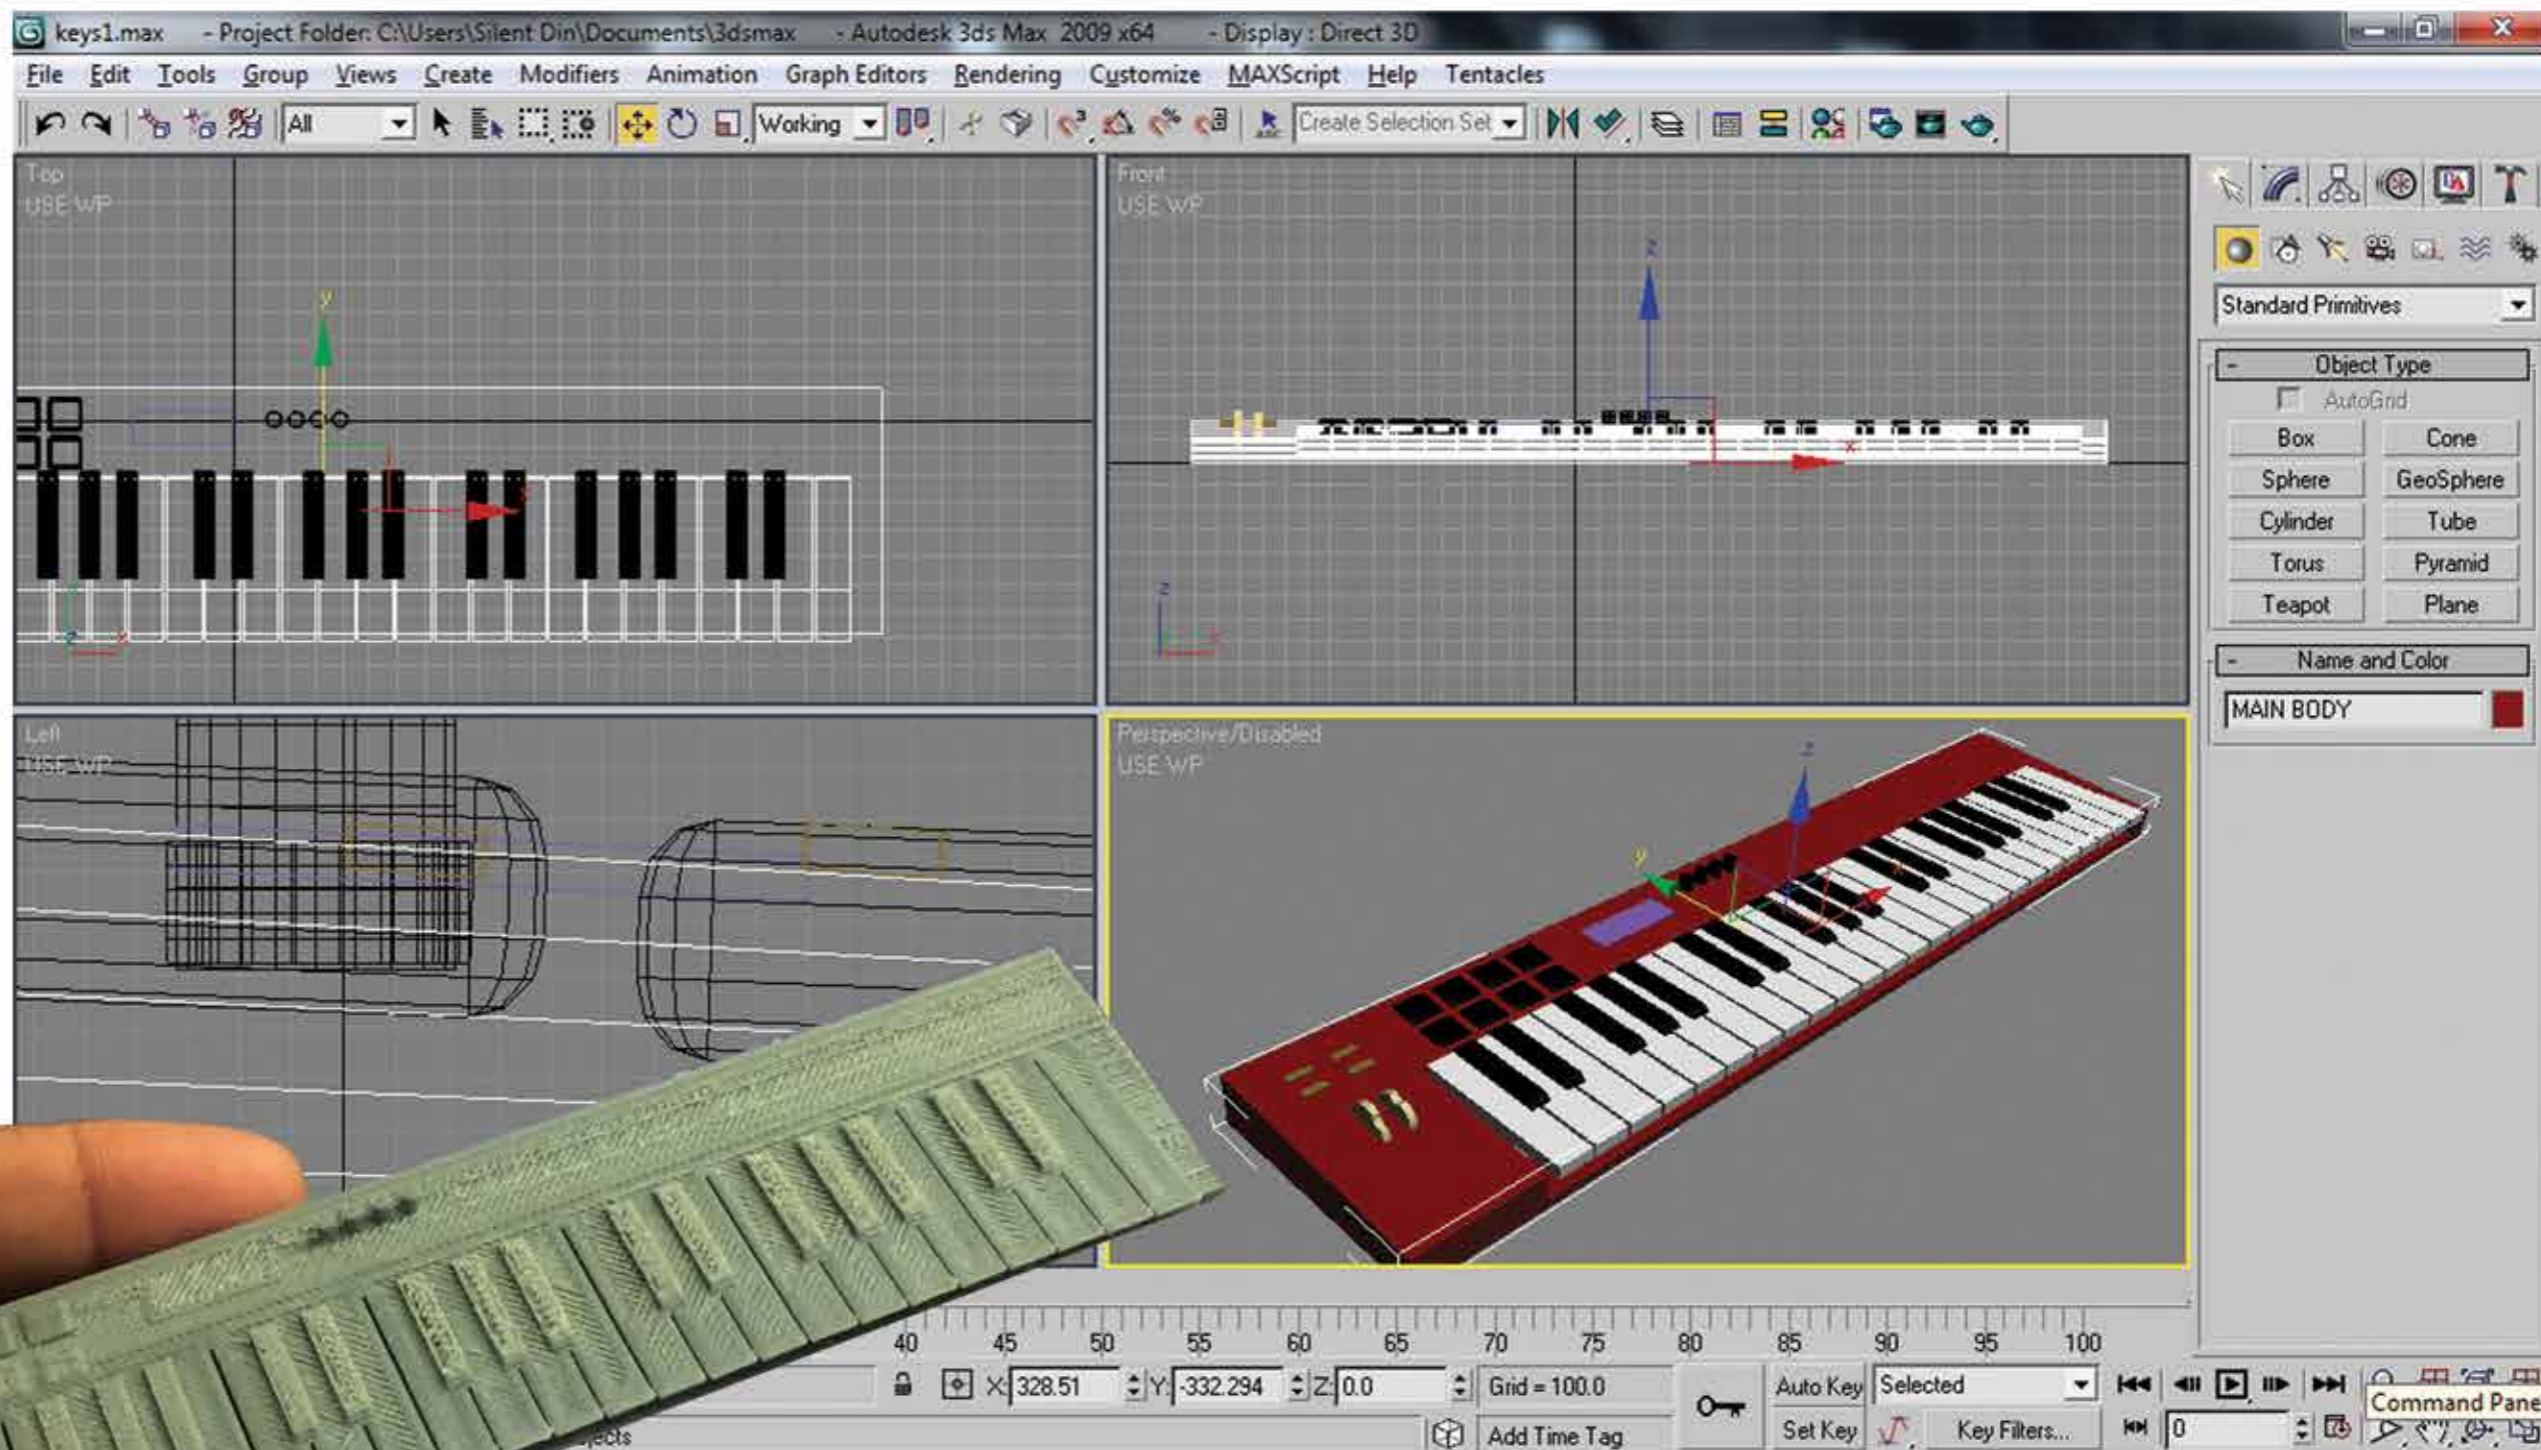

GREEN SCREEN RAW FOOTAGE

GREEN SCREEN RAW FOOTAGE

GREEN SCREEN RAW FOOTAGE

GREEN SCREEN VIDEO GRAPHICS AND EFFECTS

GREEN SCREEN RAW FOOTAGE

GREEN SCREEN VIDEO GRAPHICS AND EFFECTS

REFERANCE PHOTOS

3D PRINTED OBJECT

3D MODEL

DESIGN AND PRINT 3D MODEL

CNC CUT ON .040 ALUMINUM AND BACKED WITH FABRIC

EMANCIPATED DREAM STUDIOS
Free Your Dreams / Live Your Vision
www.emancipateddream.com

ORIGINAL PHOTO

VECTORIZED PHOTO

LASER ENGRAVING